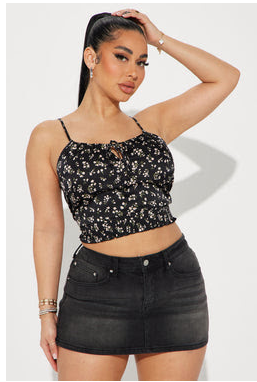

Size: S

Qty: 1

Tropic Dreams Gauze Wide Leg Pant - Royal

\$3.00

Size: XS

Qty: 1

Sarah Square Neck Mini Dress - Chestnut
Brown

\$3.00

Size: M

Qty: 1

Venus V-Neck Double Layered Tee - White

\$2.00

Size: M

Qty: 1

Melonie Cami Top - Black/combo

\$2.00