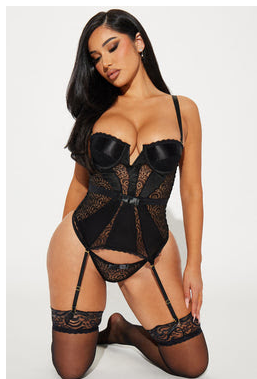

Always In The Mood Lace Velvet 2 Piece Set - Black

$4.00

Size: S

Qty: 1