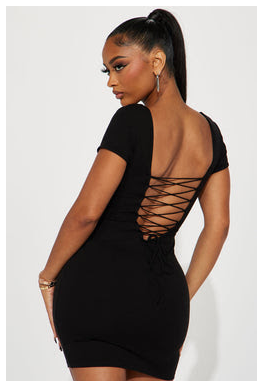

Adriana Shapewear Mini Dress - Black

$5.00

Size: S

Qty: 1