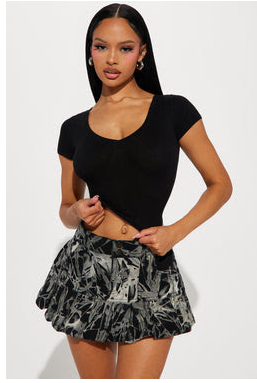

Ariana Shapewear Midi Dress - Heather Grey

\$4.00

Size: S

Qty: 1

Valerie V-Neck Ribbed Tee - Black

\$2.00

Size: M

Qty: 1