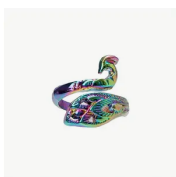

Partially refunded >

Hot Selling Color Stone Bracelet New Magnet Handmade Braid... ~~\$1.56~~ **\$0.78**

Partially refunded >

5pcs Needle Threader Tool Needle Threader For Hand Sewing ... ~~\$1.56~~ **\$0.78**

Partially refunded >

12pcs Blind Needle Elderly Needle-side Hole Hand Household ... ~~\$1.98~~ **\$0.99**

Partially refunded >

Fashionable New Style Female Ring Holder Phone Case For Sam... ~~\$11.98~~ **\$5.98**

6-Color Lipsticks, Matte Velvet Finish, Color Rendering Lip Tint, ... ~~\$2.34~~ **\$1.47**

Partially refunded >

100pcs Colorful Handmade Positioning Pins for Sewing and Bed... ~~\$1.34~~ **\$0.67**

1pc Adjustable Knitting Loop Crochet Loop Knitting Accessories... ~~\$1.98~~ **\$0.98**