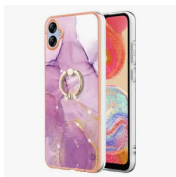

Track

Leave a review

View receipt

Return/Refund

Request a price adjustment

Buy this again

Eyebrow Shaping Template Helper Kit Grooming Card Eyebrow ... ~~\$1.34~~ **\$0.67**

Rhinestone Decor Snowflake Stud Earrings ~~\$1.98~~ **\$0.98**

Partially refunded >

Hot Selling Color Stone Bracelet New Magnet Handmade Braid... ~~\$1.56~~ **\$0.78**

Partially refunded >

5pcs Needle Threader Tool Needle Threader For Hand Sewing ... ~~\$1.56~~ **\$0.78**

Partially refunded >

12pcs Blind Needle Elderly Needle-side Hole Hand Household ... ~~\$1.98~~ **\$0.99**

Partially refunded >

Fashionable New Style Female Ring Holder Phone Case For Sam... ~~\$11.98~~ **\$5.98**