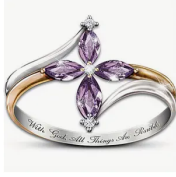

Original order items

Heart & Butterfly Print Pajama Set, Comfort Short Sleeve Top & ... ~~\$11.99~~ **\$8.99**

Women's Tie-Dye Plush Slippers, Warm & Comfy Closed Toe Flu... ~~\$5.99~~ **\$3.78**

Partially refunded >

Classic Purple Zircon Ring Silver Plated Rhombus Shape Engage... ~~\$1.99~~ **\$1.52**

4-Pack Plus Size Simple Underwear Set, Women's Plus Dot Print ... ~~\$9.99~~ **\$7.64**

IN ANOTHER PACKAGE

Leopard Print Notched Neck Blouse, Elegant Notched Neck Sho... ~~\$11.99~~ **\$4.88**